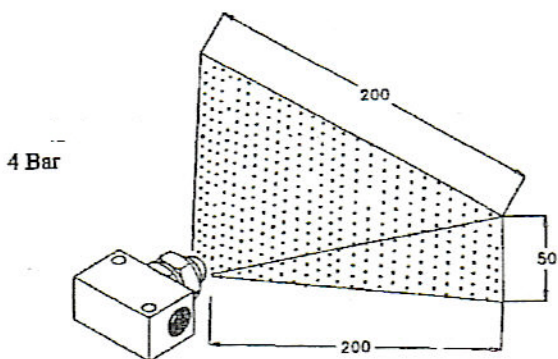

Spray Valve

1132140

## DIMENSIONS