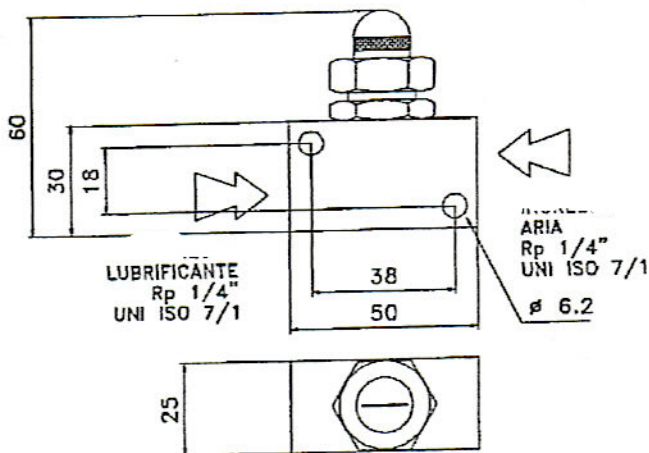

Spray Valve

1132140

## DIMENSIONS