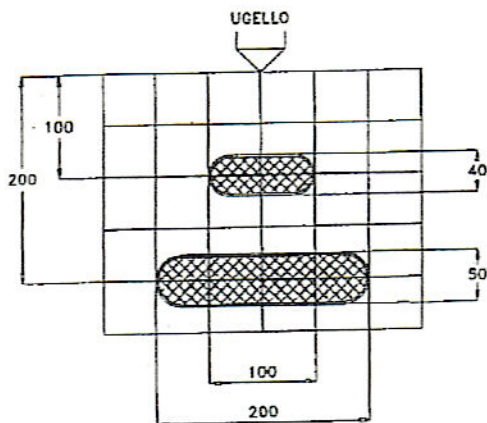

Spray Valve

1132140

## DIMENSIONS