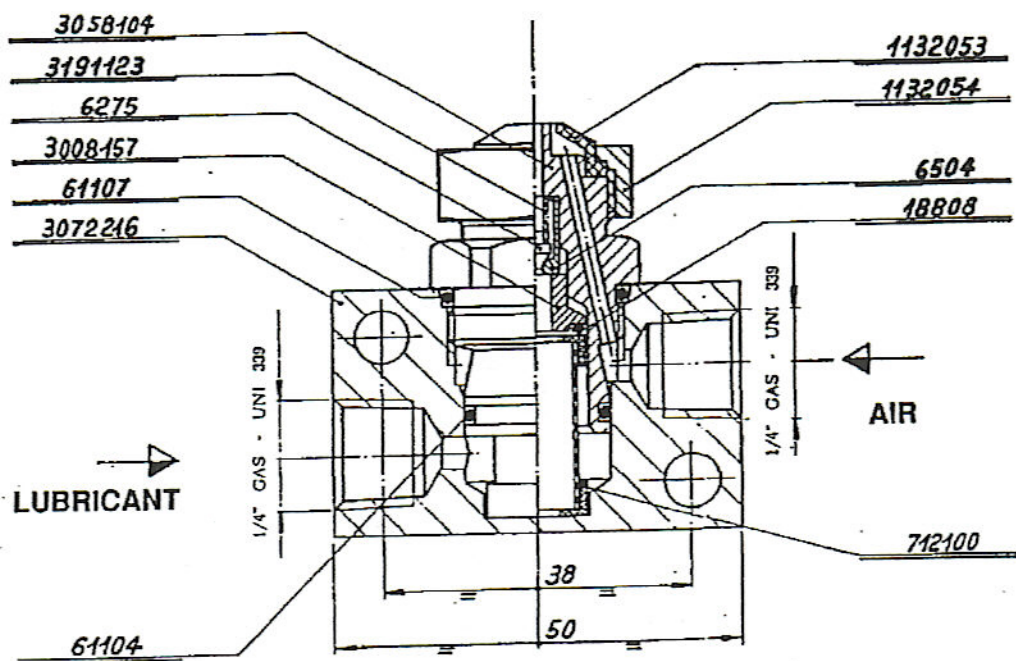

Spray Valve

1132140

## DIMENSIONS